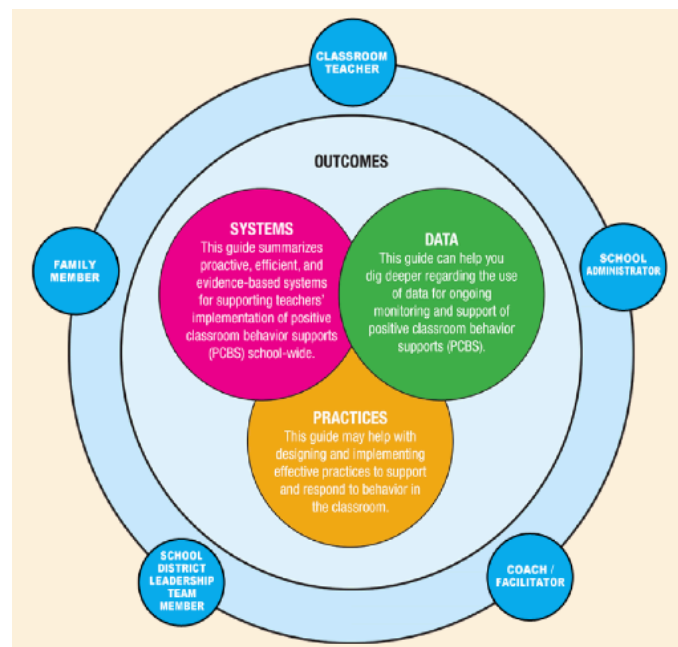

Lakeland Elementary School

IMPORTANT DATES

- 1-5 Parent Conferences
- 2 Progress Reports
- 11 Fall Pictures
- 12 No School
- 22-6 Red Ribbon Week
- 24 Red Ribbon Parade
- 29 Spooky Story Night
- 31 Halloween (No Costumes)

FOLLOW US!

- LakelandLLCSD
- Lakeland_ES
- Lakeland_ES
- (562) 868-8887

YOUR SCHOOL LEADERSHIP TEAM

Georgette Baltierrez-Manohorathat,
Principal
Olga Aldrete, Secretary
Lakeland Elementary School
Main Office
11224 Bombardier Ave.
Norwalk, CA 90650

Dear Lakeland Parents,

I want to thank all of our parents and families for making the first month of school a success! Our teachers and staff have spent time reviewing rules and procedures with students and are now vigorously working to educate all of our students. We have also started our Response to Intervention model where student's achievement data is used to ensure instruction is tailored to each individual's needs. Our teachers continue to work tirelessly to ensure that all students' needs are met and that we continue to provide a high quality education.

As we presented during Back to School, this is our first full year of Positive Behavior Interventions and Supports (PBIS). With PBIS comes exciting new things to Lakeland. We are focusing on rewarding students for positive behaviors by hosting weekly drawings for prizes. Students may win prizes by submitting their ROARS tickets. Students can also win

class prizes for Golden Tickets, which classes can earn by demonstrating positive behavior as a whole. In addition, we are hoping to increase student attendance. Our goal is to have a 97% attendance rate. Students with 100% attendance (no absences, no tardies, and no early release) for the month will be invited to Party on the Playground. Our first Party on the Playground will be on October 11, 2018. Also, please join us at the end of the month for our Spooky Story Night on Monday, October 29th!

Yours,
Principal Baltierrez-Manohorathat

Little Lake City School District Central Office

10515 South Pioneer Blvd., Santa Fe Springs, CA 90670 | (562) 868-8241 | www.llcsd.net

LittleLakeCSD LittleLakeCSD LittleLakeCSD